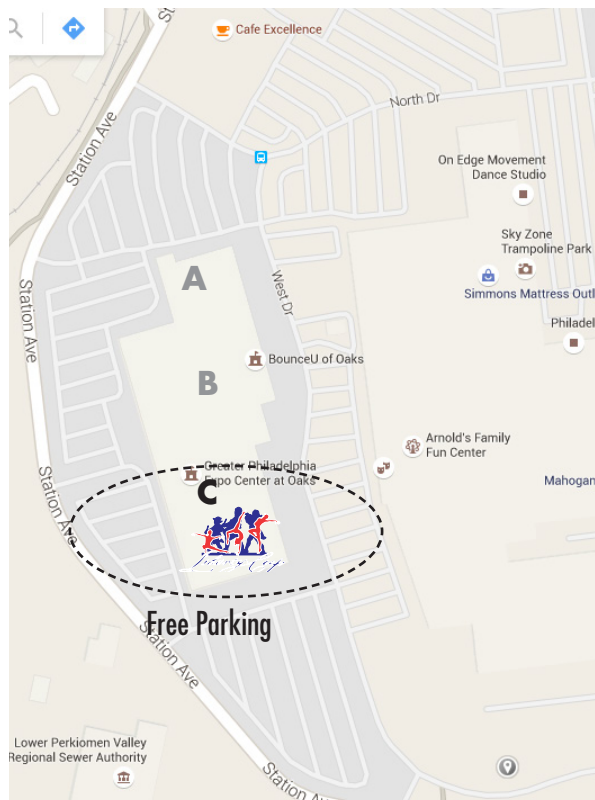

## Notes for guests and coaches of the 2017 Liberty Cup

Friday December 1, Saturday December 2, Sunday December 3

Official address for navigation and smart phone directions:

Greater Philadelphia Expo Center  
100 Station Ave, Oaks, PA 19456  
phillyexpoctr.com

Once inside the Oaks complex, follow Station Avenue, past Target, the Regal Movie Theater, Lowes and BJ's around to Convention Center Buildings

The Convention Center has 3 areas under one roof. Areas A, B, and C.

**The Liberty Cup is in Building C.**

Ample parking is located right in front and on the side and is a short walk to the entrance door.

Once inside athletes and coaches will be directed to the sign in table. Other guests will pay the appropriate admission fee for a day pass wristband for entry to the event. Exact change speeds the process.

Scores will also be displayed by projector TV.

mancinomats.com

**COMPETITION SITE**  
Greater Philadelphia Expo Center  
100 Station Avenue  
Oaks PA 19456  
484.754.EXPO voice  
www.phillyexpoctr.com website