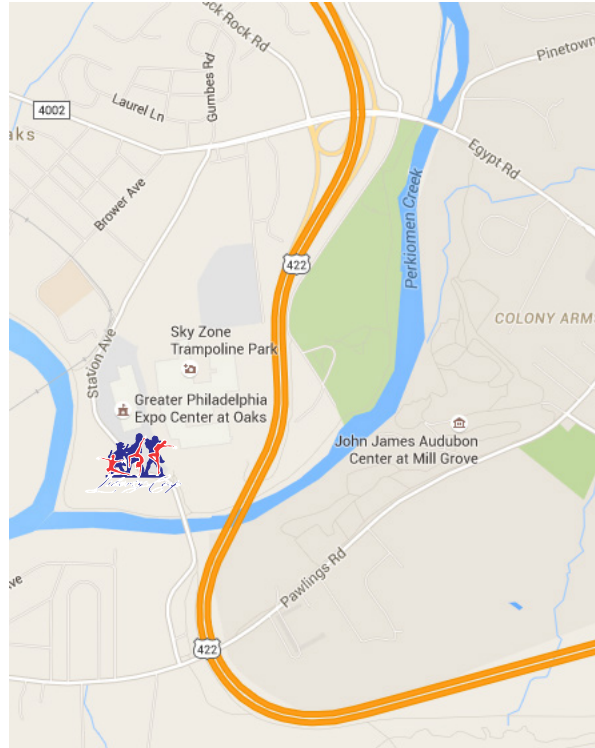

## Notes for guests and coaches of the 2017 Liberty Cup

Friday December 1, Saturday December 2, Sunday December 3

Official address for navigation and smart phone directions:

Greater Philadelphia Expo Center  
100 Station Ave, Oaks, PA 19456  
phillyexpoctr.com

Once inside the Oaks complex, follow Station Avenue, past Target, the Regal Movie Theater, Lowes and BJ's around to Convention Center Buildings

The Convention Center has 3 areas under one roof. Areas A, B, and C.

**The Liberty Cup is in Building C.**

Ample parking is located right in front and on the side and is a short walk to the entrance door.

Once inside athletes and coaches will be directed to the sign in table. Other guests will pay the appropriate admission fee for a day pass wristband for entry to the event. Exact change speeds the process.