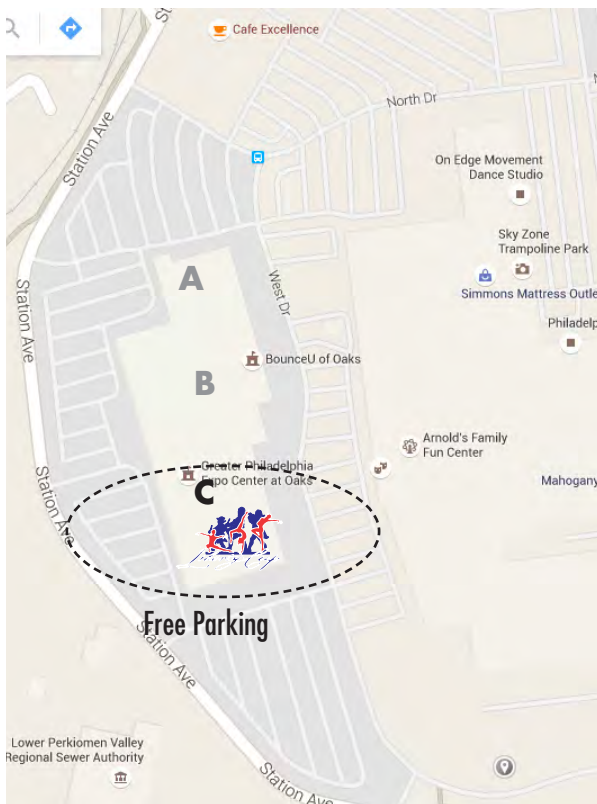

Notes for guests and coaches of the 2015 Liberty Cup

Official address for navigation and smart phone directions:

Greater Philadelphia Expo Center
100 Station Ave, Oaks, PA 19456
phillyexpoctr.com

Once inside the Oaks complex, follow Station Avenue, past Target, the Regal Movie Theater, Lowes and BJ's around to Convention Center Buildings

The Convention Center has 3 areas under one roof. Areas A, B, and C.

The Liberty Cup is in Building C.

Ample parking is located right in front and on the side and is a short walk to the entrance door.

Once inside athletes and coaches will be directed to the sign in table. Other guests will pay the appropriate admission fee for a day pass wristband for entry to the event.

Internet access is available on-site.

mancinomats.com

**Aerials
Gymnastics
Team**

COMPETITION SITE

Greater Philadelphia Expo Center
100 Station Avenue
Oaks PA 19456
484.754.EXPO voice
www.phillyexpoctr.com website